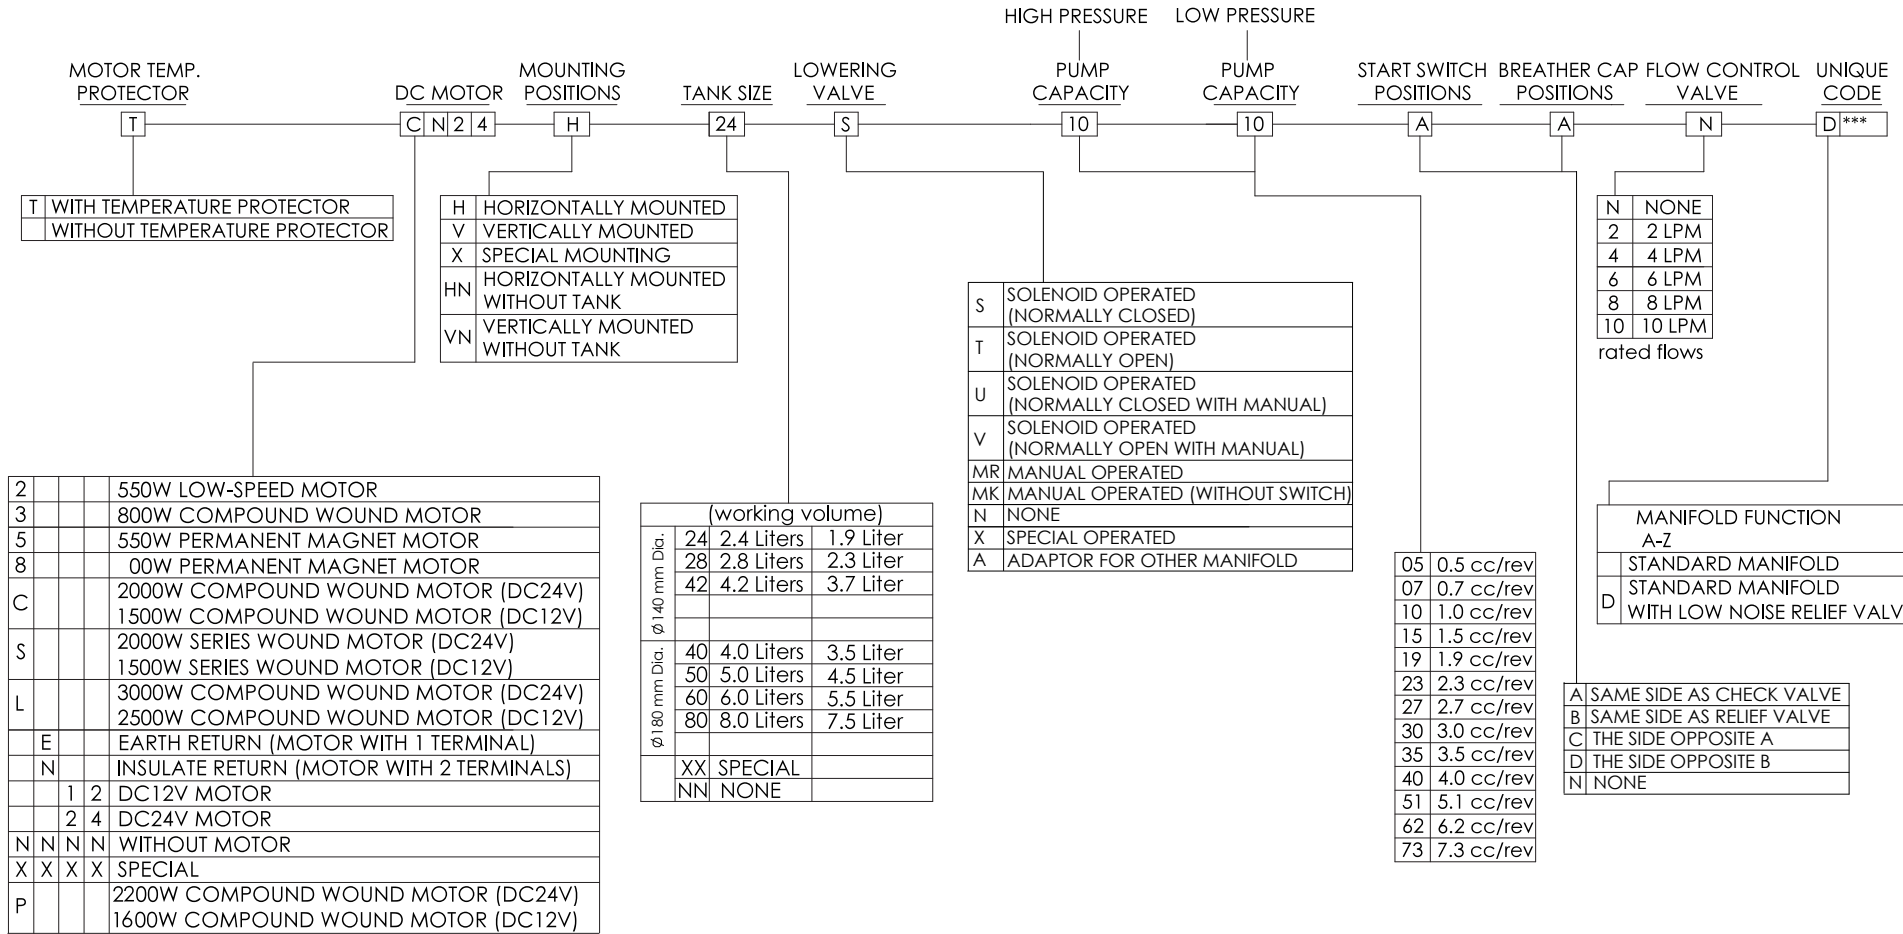

HOW TO ORDER

"Hi-Lo PRESSURE, TWO PUMPS" DC MOTOR HYDRAULIC POWER PACKS (W800532 STEEL MANIFOLD / ϕ 140 & ϕ 180 TANKS)

Hydraulic Power Packs

Series W84D

Special orders are available on request. Please consult our sales department.